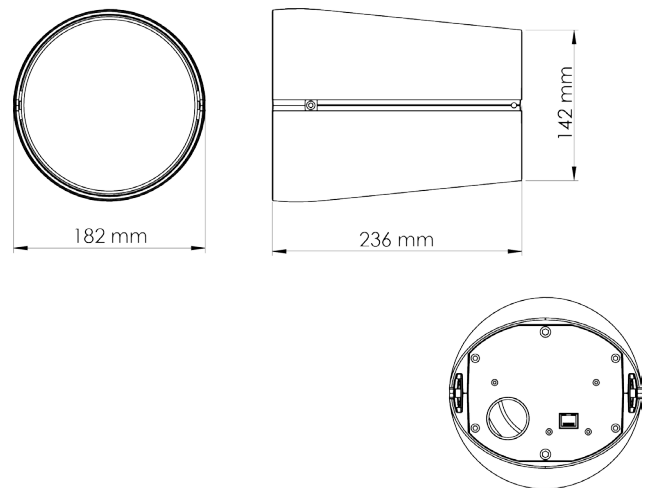

#### Product characteristics

Enclosure	Aluminum casing
Paint	Powder coated fine textured
Front	Removable perforated aluminum grille covered with acoustic fabrics
Connexion	1x RJ45
Dimensions	182 x 182 x 236.5 mm
Net weight	4.5 kg
Shipping dimensions	320 x 280 x 220 mm
Gross weight	5 kg

#### Product dimensions