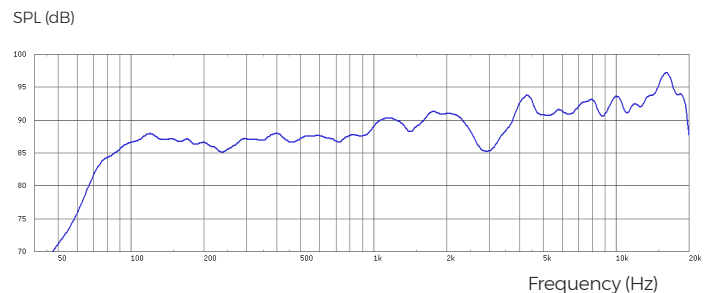

AS Series

- Speakers -

AS-D5 Datasheet

Self-powered Dante™ PoE+ 5" coaxial speaker

Reference:

FF/AS-D5/A9011Cxx
FF/AS-D5/A9016Cxx

Electro acoustic specifications

Type	Self-powered loudspeaker
Driver	Coaxial 5" + 1"
Frequency response	80 - 20 kHz
Efficiency 1W/1m	91 dB SPL
Dispersion	Conical 90°@ 2kHz ; 70°@10 kHz
Amplification	60 W class D
Maximum level @ 1m	109 dB SPL max

Frequency response