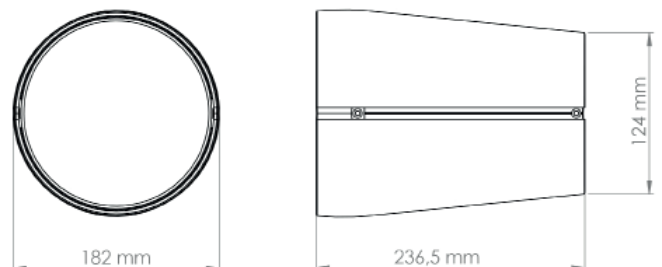

#### Product characteristics

Enclosure	Aluminum casing
Paint	Powder coated fine textured
Front	Removable perforated aluminum grille covered with acoustic fabrics
Connexion	1x RJ45
Dimensions	182 x 182 x 236.5 mm
Net weight	4.5 kg
Shipping dimensions	320 x 280 x 220 mm
Gross weight	5 kg

#### Product dimensions