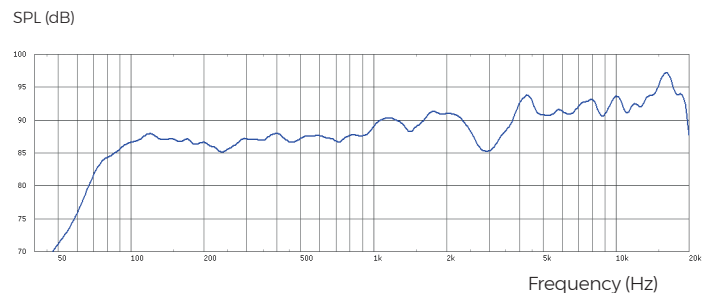

AS Series

- Speakers -

AS-D5 Datasheet

Powered Dante™ PoE+ 5" coaxial speaker

Reference:

FF/AS-D5/A9011Cxx
FF/AS-D5/A9016Cxx

Electro acoustic specifications

Type	2-way powered loudspeaker
Driver	2 -way coaxiales 5" + 1"
Frequency response	80 - 20 kHz
Efficiency 1W/1m	91 dB SPL
Dispersion	Conical 90°@ 2kHz ; 70°@10 kHz
Amplification	60 W class D
Maximum level @ 1m	109 dB SPL max

Frequency response