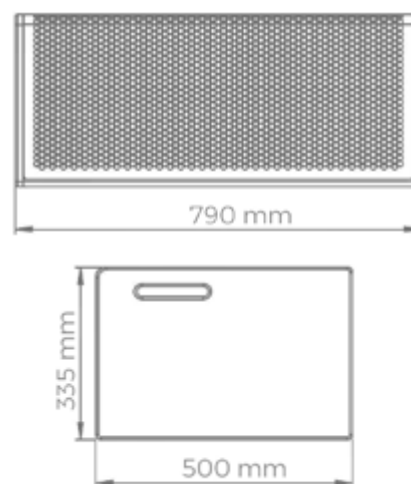

#### Product characteristics

Enclosure	Multiply Birchwood
Paint	Textured lacquer
Front	Removable. Aluminum perforated grille with acoustic foam
Connexion	2 x Speakon NL4
Dimensions	790 x 500 x 335 mm
Net weight	35 kg
Shipping dimensions	1 000 x 700 x 500 mm
Gross weight	38 kg

#### Product dimensions