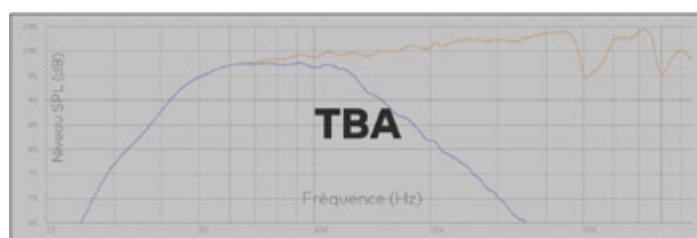

AS Series

- Speakers -

AS-S24 Datasheet

Reference:
FF/ASS24/A9011
FF/ASS24/A9016

Electro acoustic specifications

Type	Passive subwoofer
Driver	Semi horn-loaded bass-reflex
Driver	2x high-excursion (neodymium)12"
Frequency response	40 - 250 kHz
Efficiency 1W/1m	100 dB SPL
Nominal impedance	4 Ohms
Dispersion	Omnidirectional
Power rating AES ; Peak	900 W ; 3 000 W
Amp. power required	1 500 to 3 000 W
Maximum level @ 1m	132 dB SPL max

Frequency response