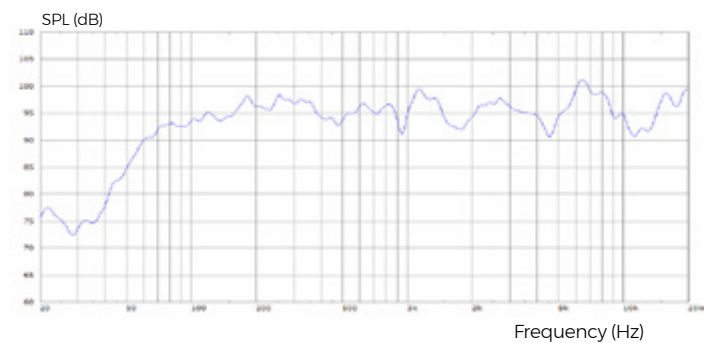

Frequency response