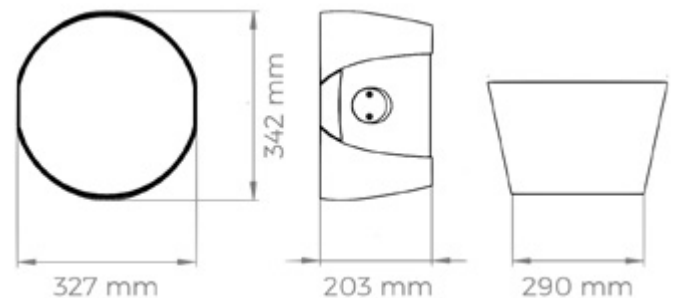

#### Product characteristics

Enclosure	Cast aluminum
Paint	Powder coated fine textured
Front	Removable. Acoustic cloth on perforated aluminum sheet
Connexions	2 x Speakon NL4
Dimensions	342 x 327 x 203 mm
Net weight	8.9 kg
Shipping dimensions	380 x 365 x 270 mm
Gross weight	9.6 kg

#### Product dimensions