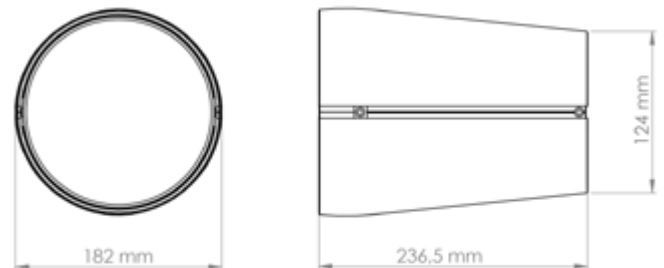

#### Product characteristics

Enclosure	Cast aluminum
Paint	Powder coated fine textured
Front	Removable. Acoustic cloth on perforated aluminum sheet
Connexion	2 x Speakon NL4
Dimensions	182 x 182 x 236.5 mm
Net weight	4.5 kg
Shipping dimensions	320 x 280 x 220 mm
Gross weight	5 kg

#### Product dimensions