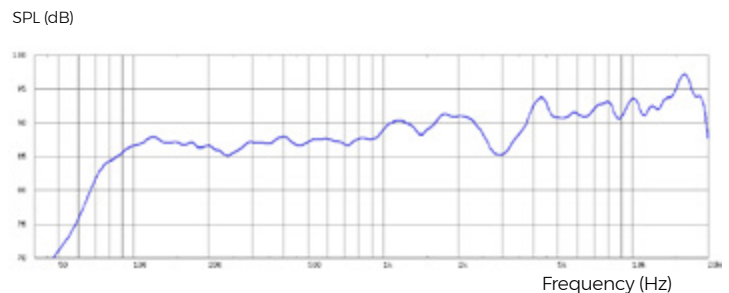

AS Series

- Speakers -

AS-5 Datasheet

Reference:

FF/AS5/A9011Cxx

FF/AS5/A9016Cxx

Electro acoustic specifications

Type	Passive wide-range speaker
Charge	Bass-reflex
Driver	5" coaxial woofer + 1" compression (ferrite)
Frequency response	80 - 20 kHz
Efficiency 1W/1m	91 dB SPL
Nominal Impedance	8 Ohms
Dispersion	Conical 90°@ 2kHz ; 70°@10 kHz
Power rating AES ; Peak	100 W ; 400 W
Amp. power required	200 to 400 W
Maximum level @ 1m	117 dB SPL max

Frequency response