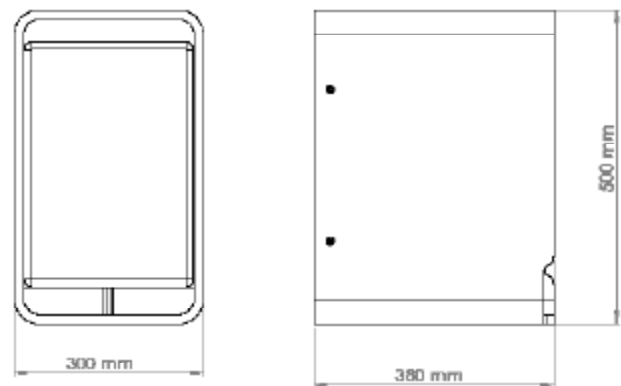

### Product dimensions

### Product characteristics

Enclosure	Multiply Birchwood
Finishes	Standard Black RAL 9010 White RAL 9016
Front	Removable. 20 colored* acoustic cloth on perforated metal sheet.
Connexions	2 x 4-pin speakon connectors
Weight	13,7 Kg net ; 17,5 Kg shipping
Shipping dimensions	400x600x485 mm