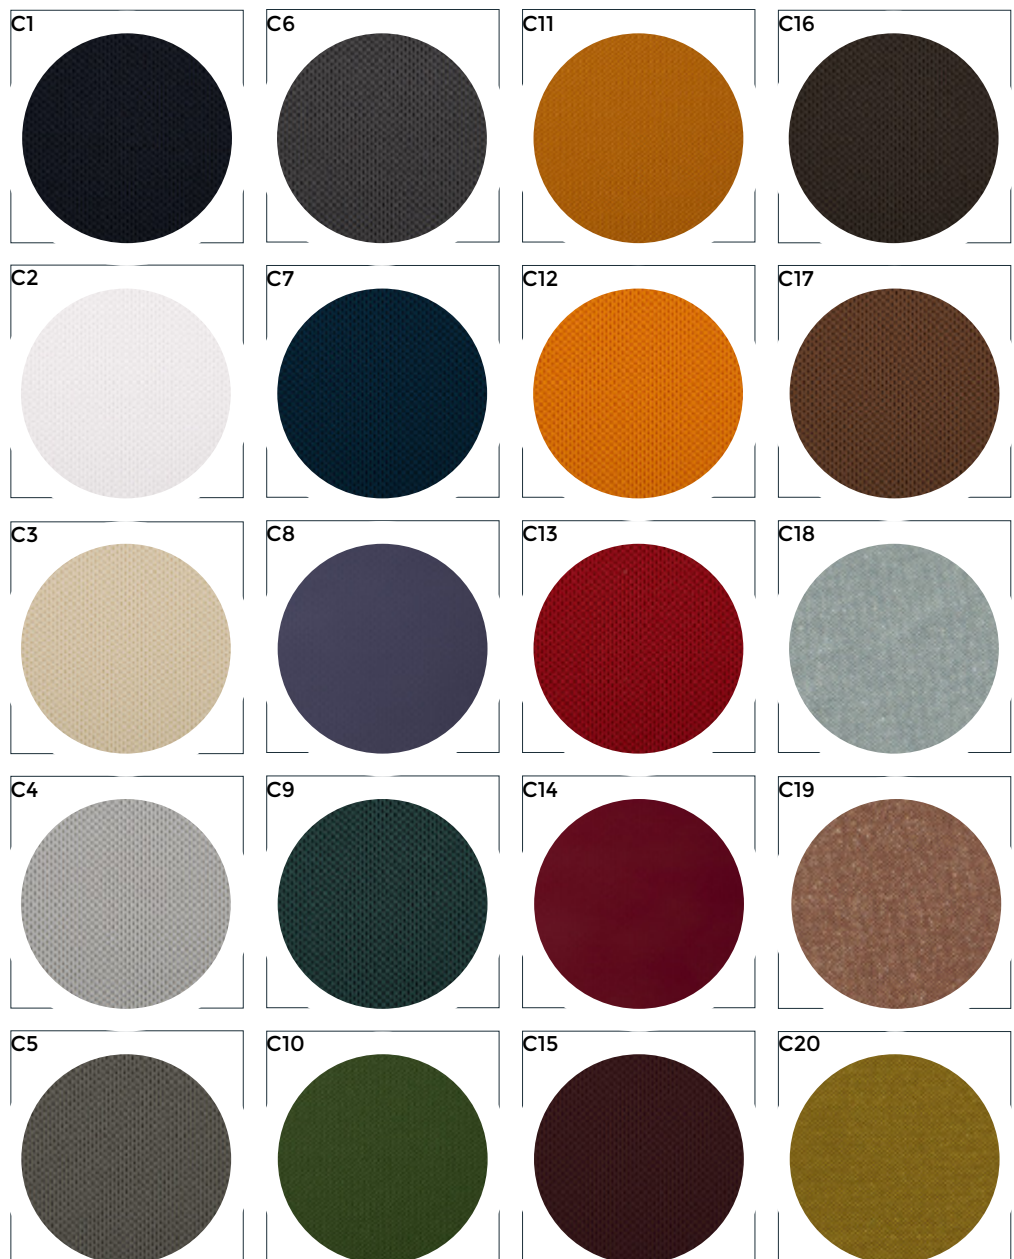

Gamme AS Design

FRENCHFLAIR
AUDIO

Standard finishes

C 20 choices of grille cloth colors/

Grille finishes references:

- **C1** Graphite Black
- **C2** Albâtre White
- **C3** Crème White
- **C4** Perle Grey
- **C5** Quartz Grey
- **C6** Anthracite Grey
- **C7** Nuit Blue
- **C8** Chardon Blue
- **C9** Forêt Green
- **C10** Fougère Green
- **C11** Moutarde Yellow
- **C12** Strelizia Orange
- **C13** Carmin Red
- **C14** Figue Red
- **C15** Bordeaux Red
- **C16** Moka Coffee
- **C17** Toffee Caramel

Metalic line

- **C18** Glacé Aluminum
- **C19** Natif Copper
- **C20** Antique Gold

Type :

Acoustically transparent cloth* glued over a metallic perforated grille..

*Samples on Demand