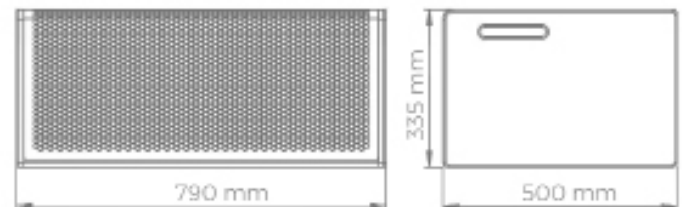

AS Series PRODUCTS

FRENCHFLAIR
AUDIO

AS-S24 Datasheet

Electro acoustic specifications

Type	Passive subwoofer
Design	Semi horn-loaded bass-reflex
Driver	2x high-excursion neodymium 12"
Frequency response	40 - 250 Hz
Efficiency 1W/1m	100 dB SPL
Nominal impedance	4 Ohm
Dispersion	Omnidirectionnel
Power rating AES ; peak	900 W ; 3000 W
Amp. power required	1500 to 3000 W
Maximum level @ 1m	132 dB SPL max

Product characteristics

Enclosure	Multiply Birchwood
Finishes	Textured paint Black / White
Front	Removable. Black or white Aluminum perforated grille with acoustic foam
Connexions	2 x 4-pin speakon connectors
Weight	35 Kg net ; 38 Kg shipping
Shipping dimensions	1000x700x500 mm

* See: AS Series - Finishes

Product dimensions