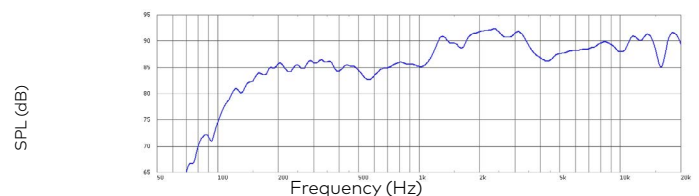

Frequency response