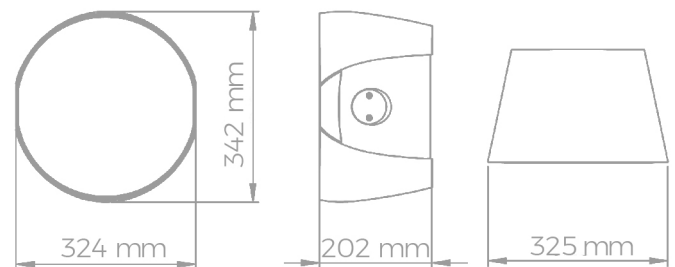

### Product dimensions

### Product characteristics

Enclosure	Cast aluminum
Finishes	Standard/custom painting color *
Front	Removable. 17 colored* acoustic cloth on perforated metal sheet.
Connexions	2x 4-pin speakon connectors
Weight	4,5 Kg net ; 4,8 Kg shipping
Shipping dimensions	410x380x280 mm