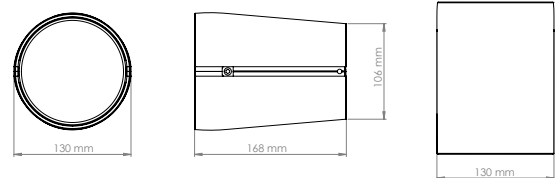

### Product characteristics

Enclosure	Cast Aluminum
Finishes	Standard/custom painting color *
Front	Removable. 17 colored* acoustic cloth on perforated metal sheet.
Connexions	Phoenix Contact 1-2 IN/3-4 OUT
Weight	1,5 Kg net ; 1,8 Kg shipping
Shipping dimensions	260x260x310 mm (by pair)

### Product dimensions