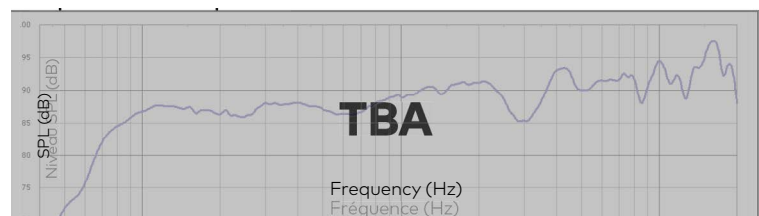

Frequency response