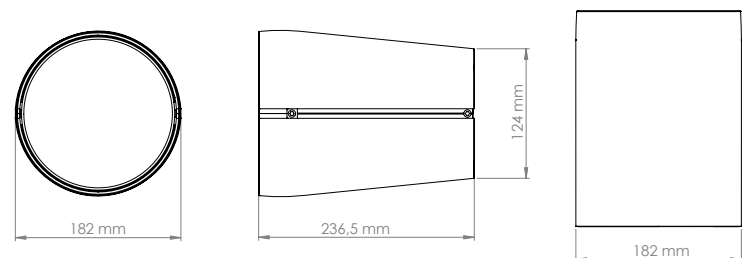

### Product dimensions

### Product characteristics

Enclosure	Cast aluminum
Finishes	Standard/custom painting color *
Front	Removable. 17 colored* acoustic cloth on perforated metal sheet.
Connexions	2x 4-pin speakon connectors
Weight	4,5 Kg net ; 4,8 Kg shipping
Shipping dimensions	510x310x310 mm (by pair)