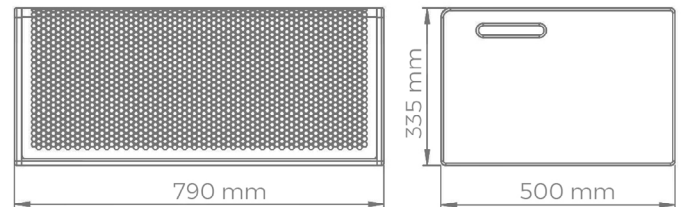

AS Series PRODUCTS

FRENCHFLAIR
AUDIO

AS-S24 Datasheet

Electro acoustic specifications

Type	Passive subwoofer
Design	Semi horn-loaded bass-reflex
Driver	2x high-excursion neodymium 12"
Frequency response	40 - 250 Hz
Efficiency 1W/1m	100 dB SPL
Nominal impedance	4 Ohm
Dispersion	Omnidirectionnel
Power rating AES ; peak	900 W ; 3000 W
Amp. power required	1500 to 3000 W
Maximum level @ 1m	132 dB SPL max

Product characteristics

Enclosure	Multiply Birchwood
Finishes	Textured paint Black / White
Front	Removable. Black or white Aluminum perforated grille with acoustic foam
Connexions	2 x 4-pin speakon connectors
Weight	35 Kg net ; 38 Kg shipping
Shipping dimensions	1000x700x500 mm

* See: AS Series - Finishes

Product dimensions