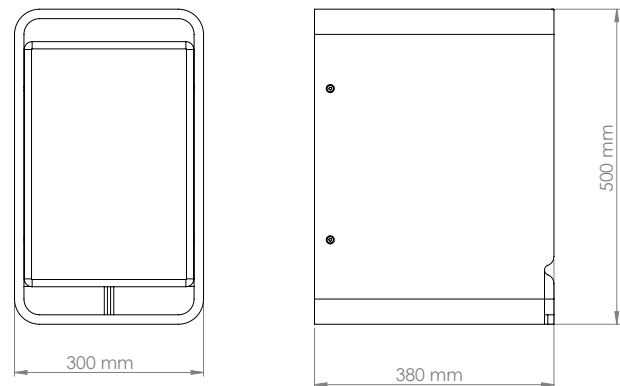

### Product dimensions

### Product characteristics

Enclosure	Multiply Birchwood
Finishes	Standard Black RAL 9010 White RAL 9016
Front	Removable. 15 colored* acoustic cloth on perforated metal sheet.
Connexions	4-pin 2 speakon connectors
Weight	15 Kg net ; 17,5 Kg shipping
Shipping dimensions	400.600.485 mm